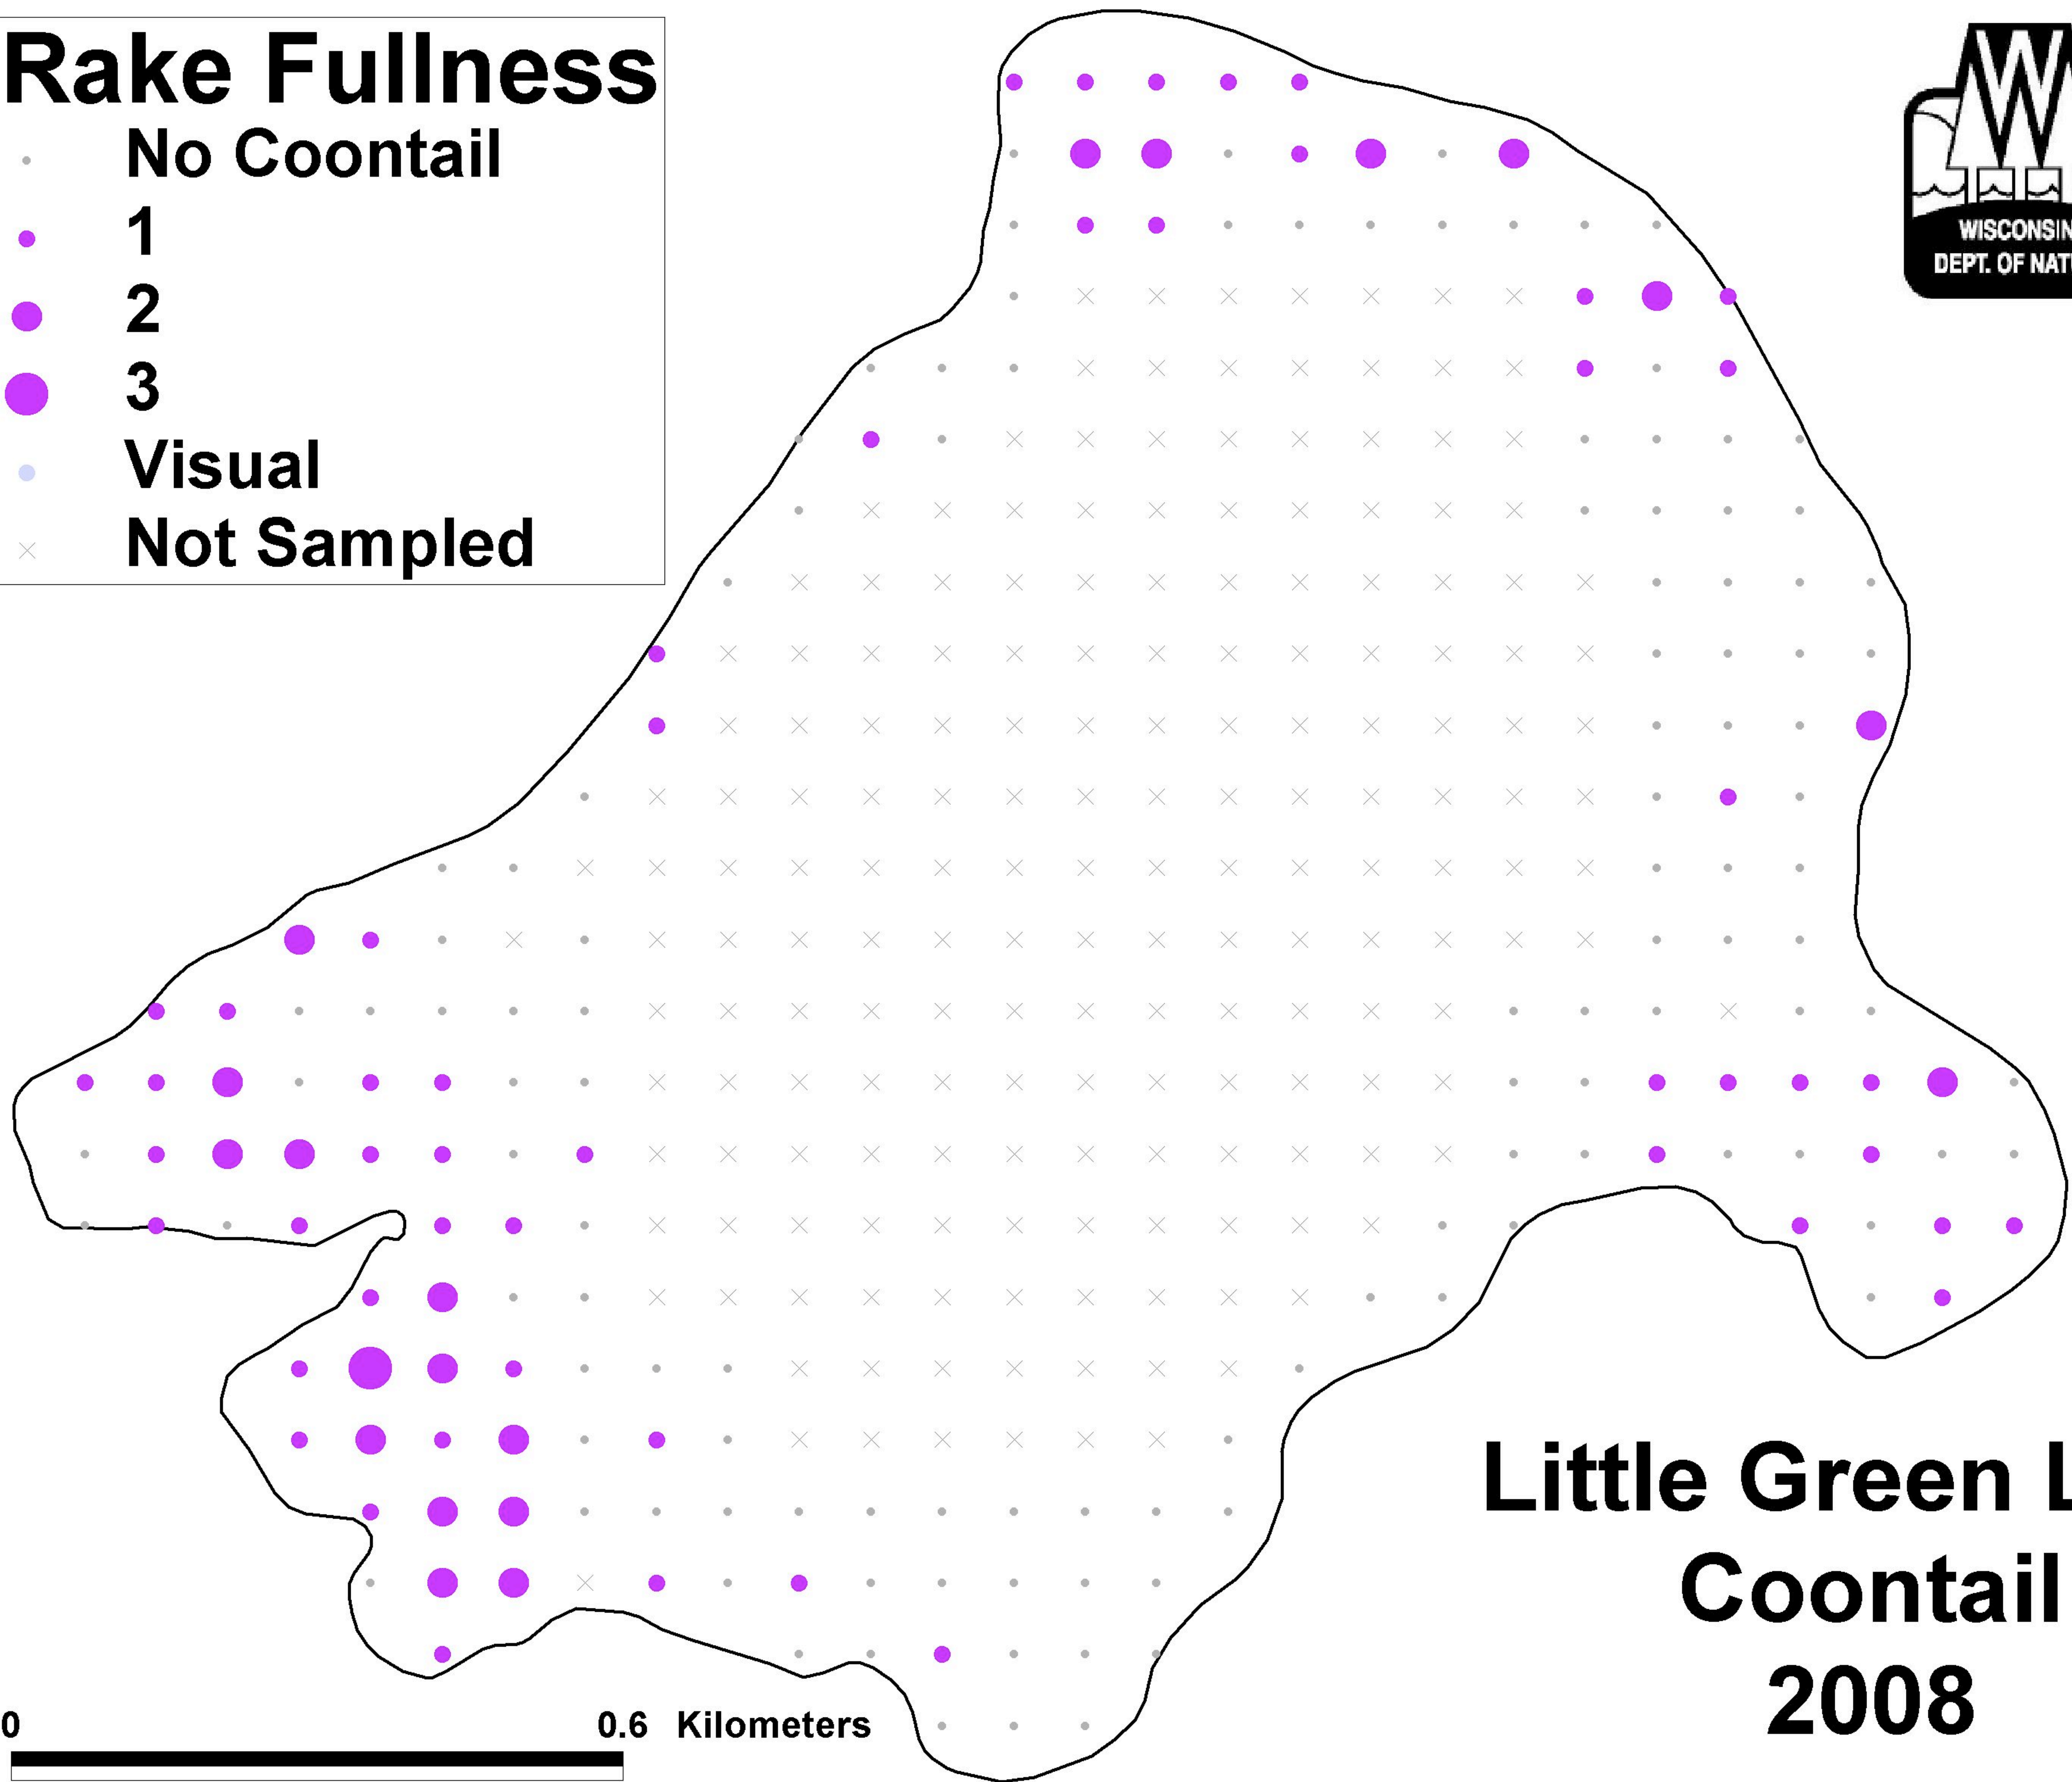

Rake Fullness

- No Coontail
- 1
- 2
- 3
- Visual
- × Not Sampled

Little Green Lake Coontail 2008